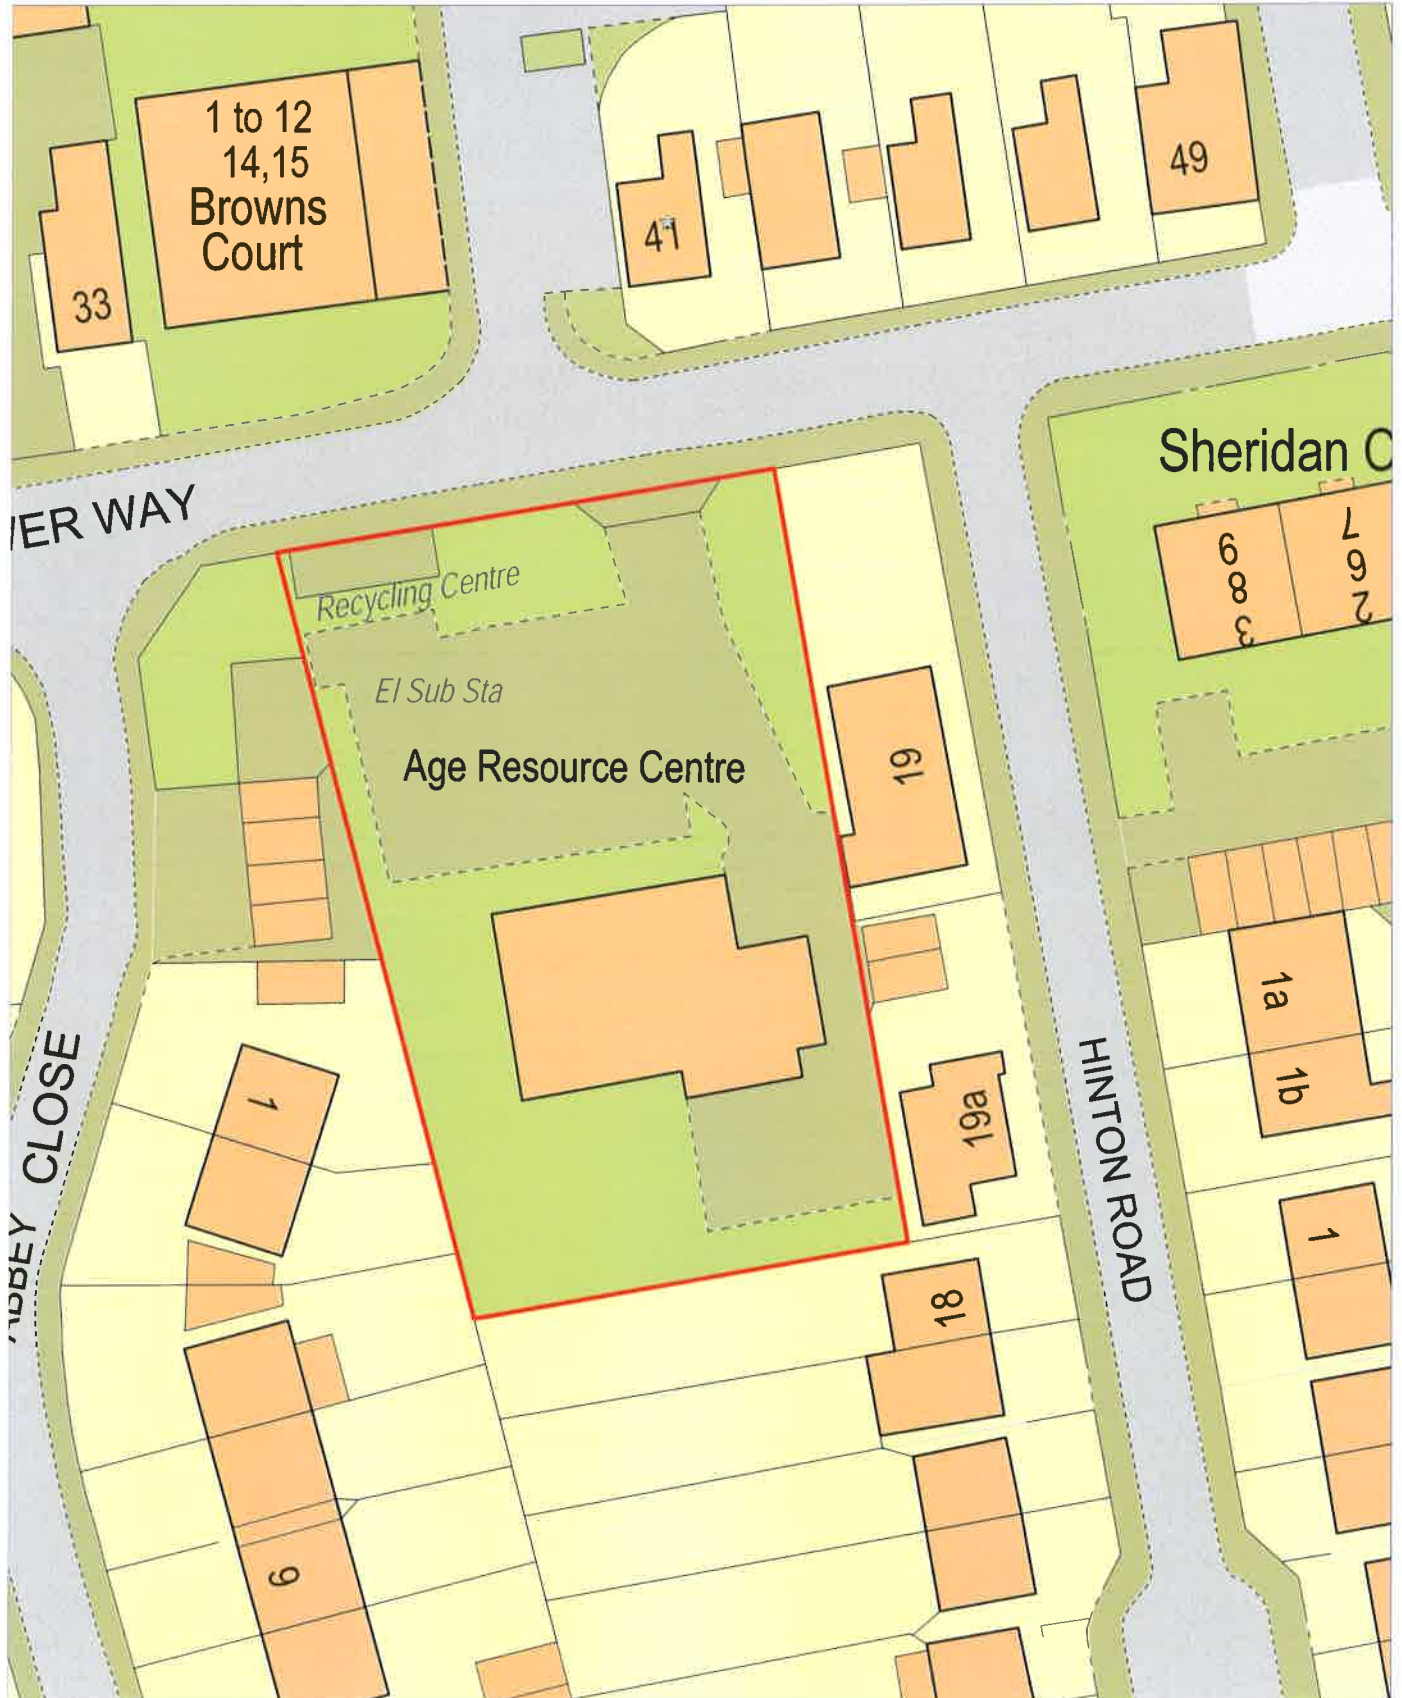

Asset Management Resources

Scale 1: 500

Reproduced from the Ordnance Survey with the permission of Her Majesty's Stationary Office (C) Crown Copyright. Unauthorised reproduction infringes Crown Copyright and may lead to prosecution or civil proceedings. Licence No. 100019446

Maria Cowland Hall: 0.2 Ha

Asset Management Resources

Scale 1: 750

Reproduced from the Ordnance Survey with the permission of Her Majesty's Stationary Office (C) Crown Copyright. Unauthorised reproduction infringes Crown Copyright and may lead to prosecution or civil proceedings. Licence No. 100019446

Land Adj Mercian Rec: 0.34 Ha

15/11/2011

Resources Asset Management

Scale 1: 500

Reproduced from the Ordnance Survey with the permission of Her Majesty's Stationary Office (C) Crown
Copyright. Unauthorised reproduction infringes Crown Copyright and may lead to prosecution or civil proceedings
Licence No. 100019446

150 - 160 Bath Road with Access Land

Asset Management Resources

Scale 1: 1,000

Reproduced from the Ordnance Survey with the permission of Her Majesty's Stationery Office (C) Crown Copyright. Unauthorised reproduction infringes Crown Copyright and may lead to prosecution or civil proceedings. Licence No. 100019446