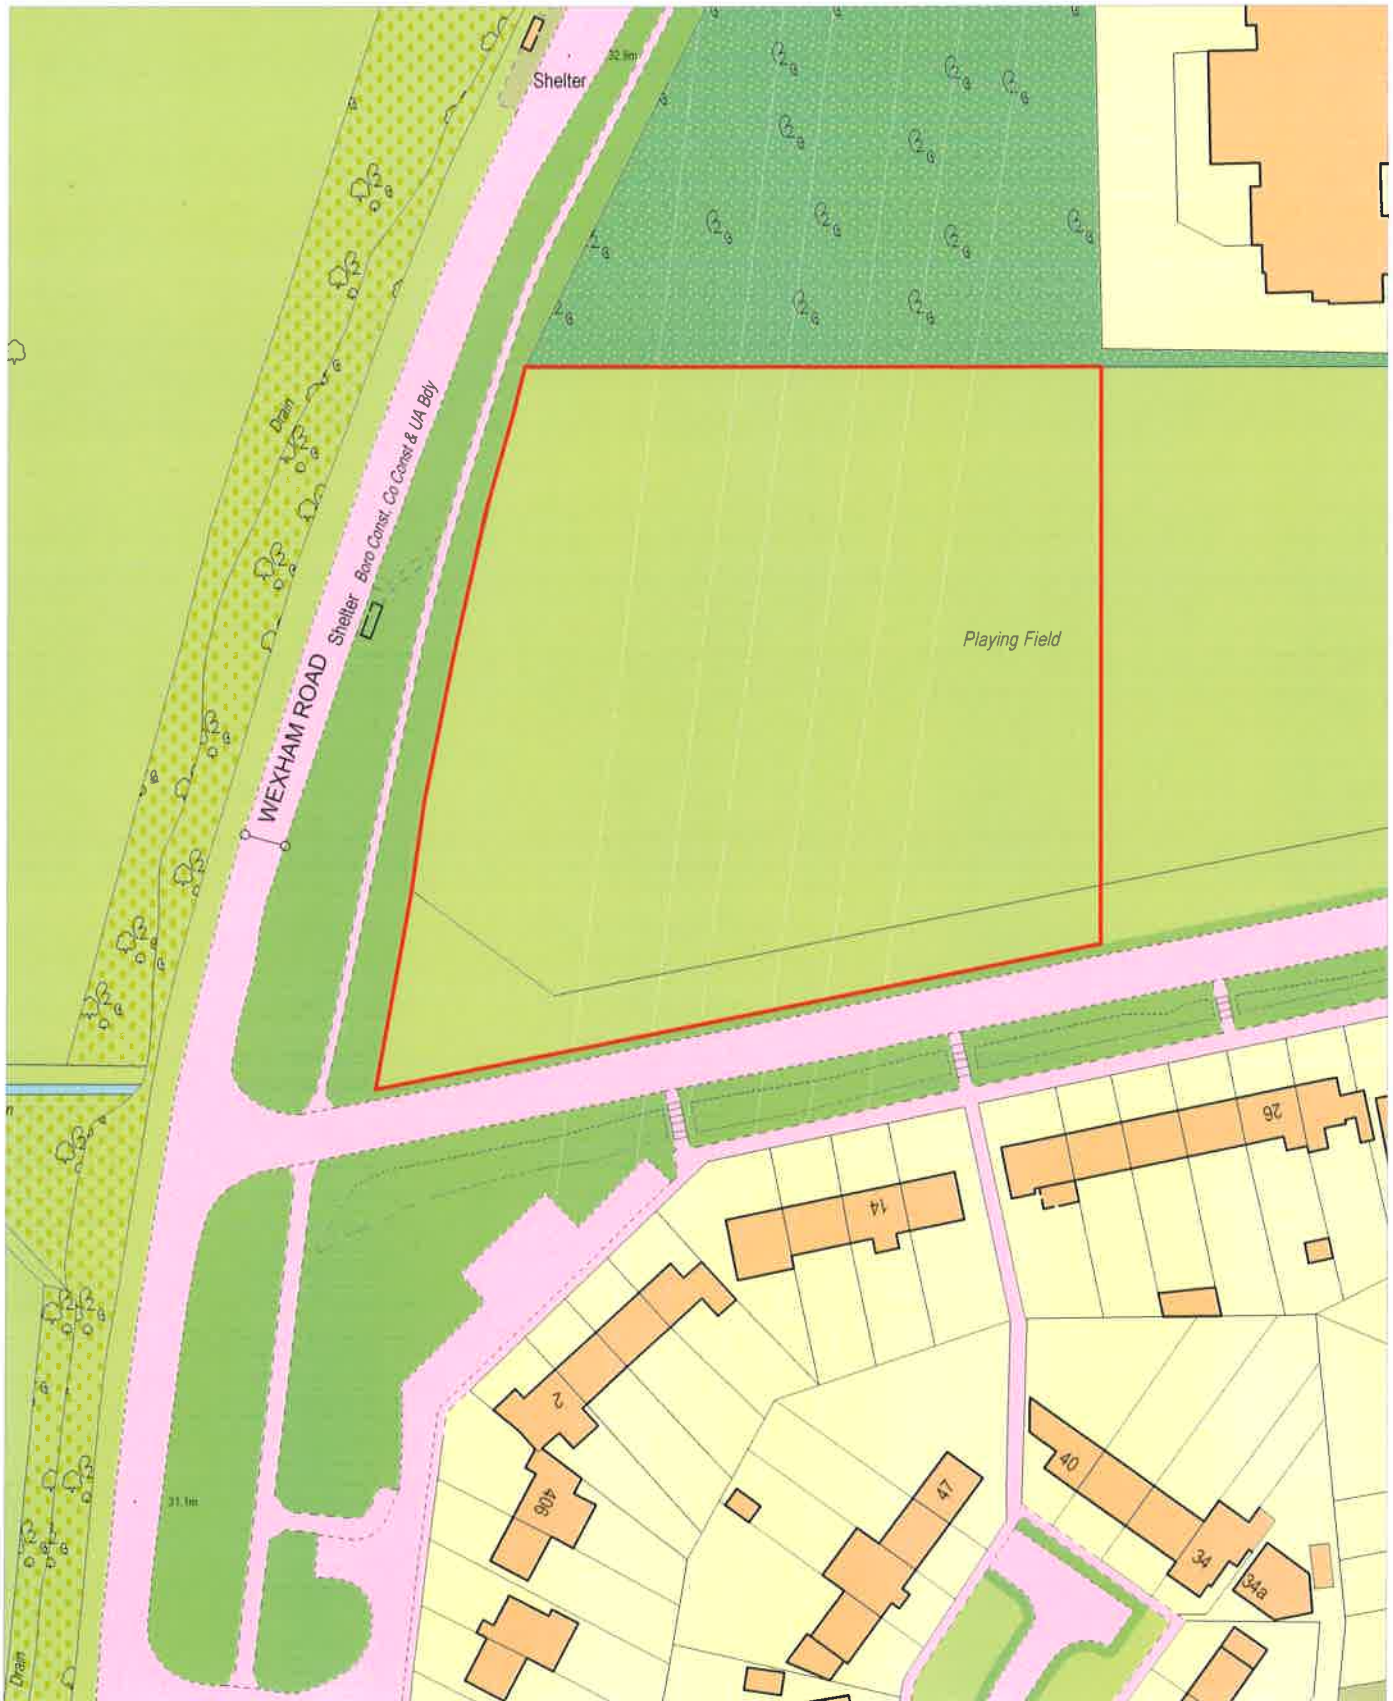

Asset Management Resources

Scale 1: 1,000

Reproduced from the Ordnance Survey with the permission of Her Majesty's Stationery Office (C) Crown Copyright. Unauthorised reproduction infringes Crown Copyright and may lead to prosecution or civil proceedings. Licence No. 100019446

Wexham Phase 3

04/02/2016